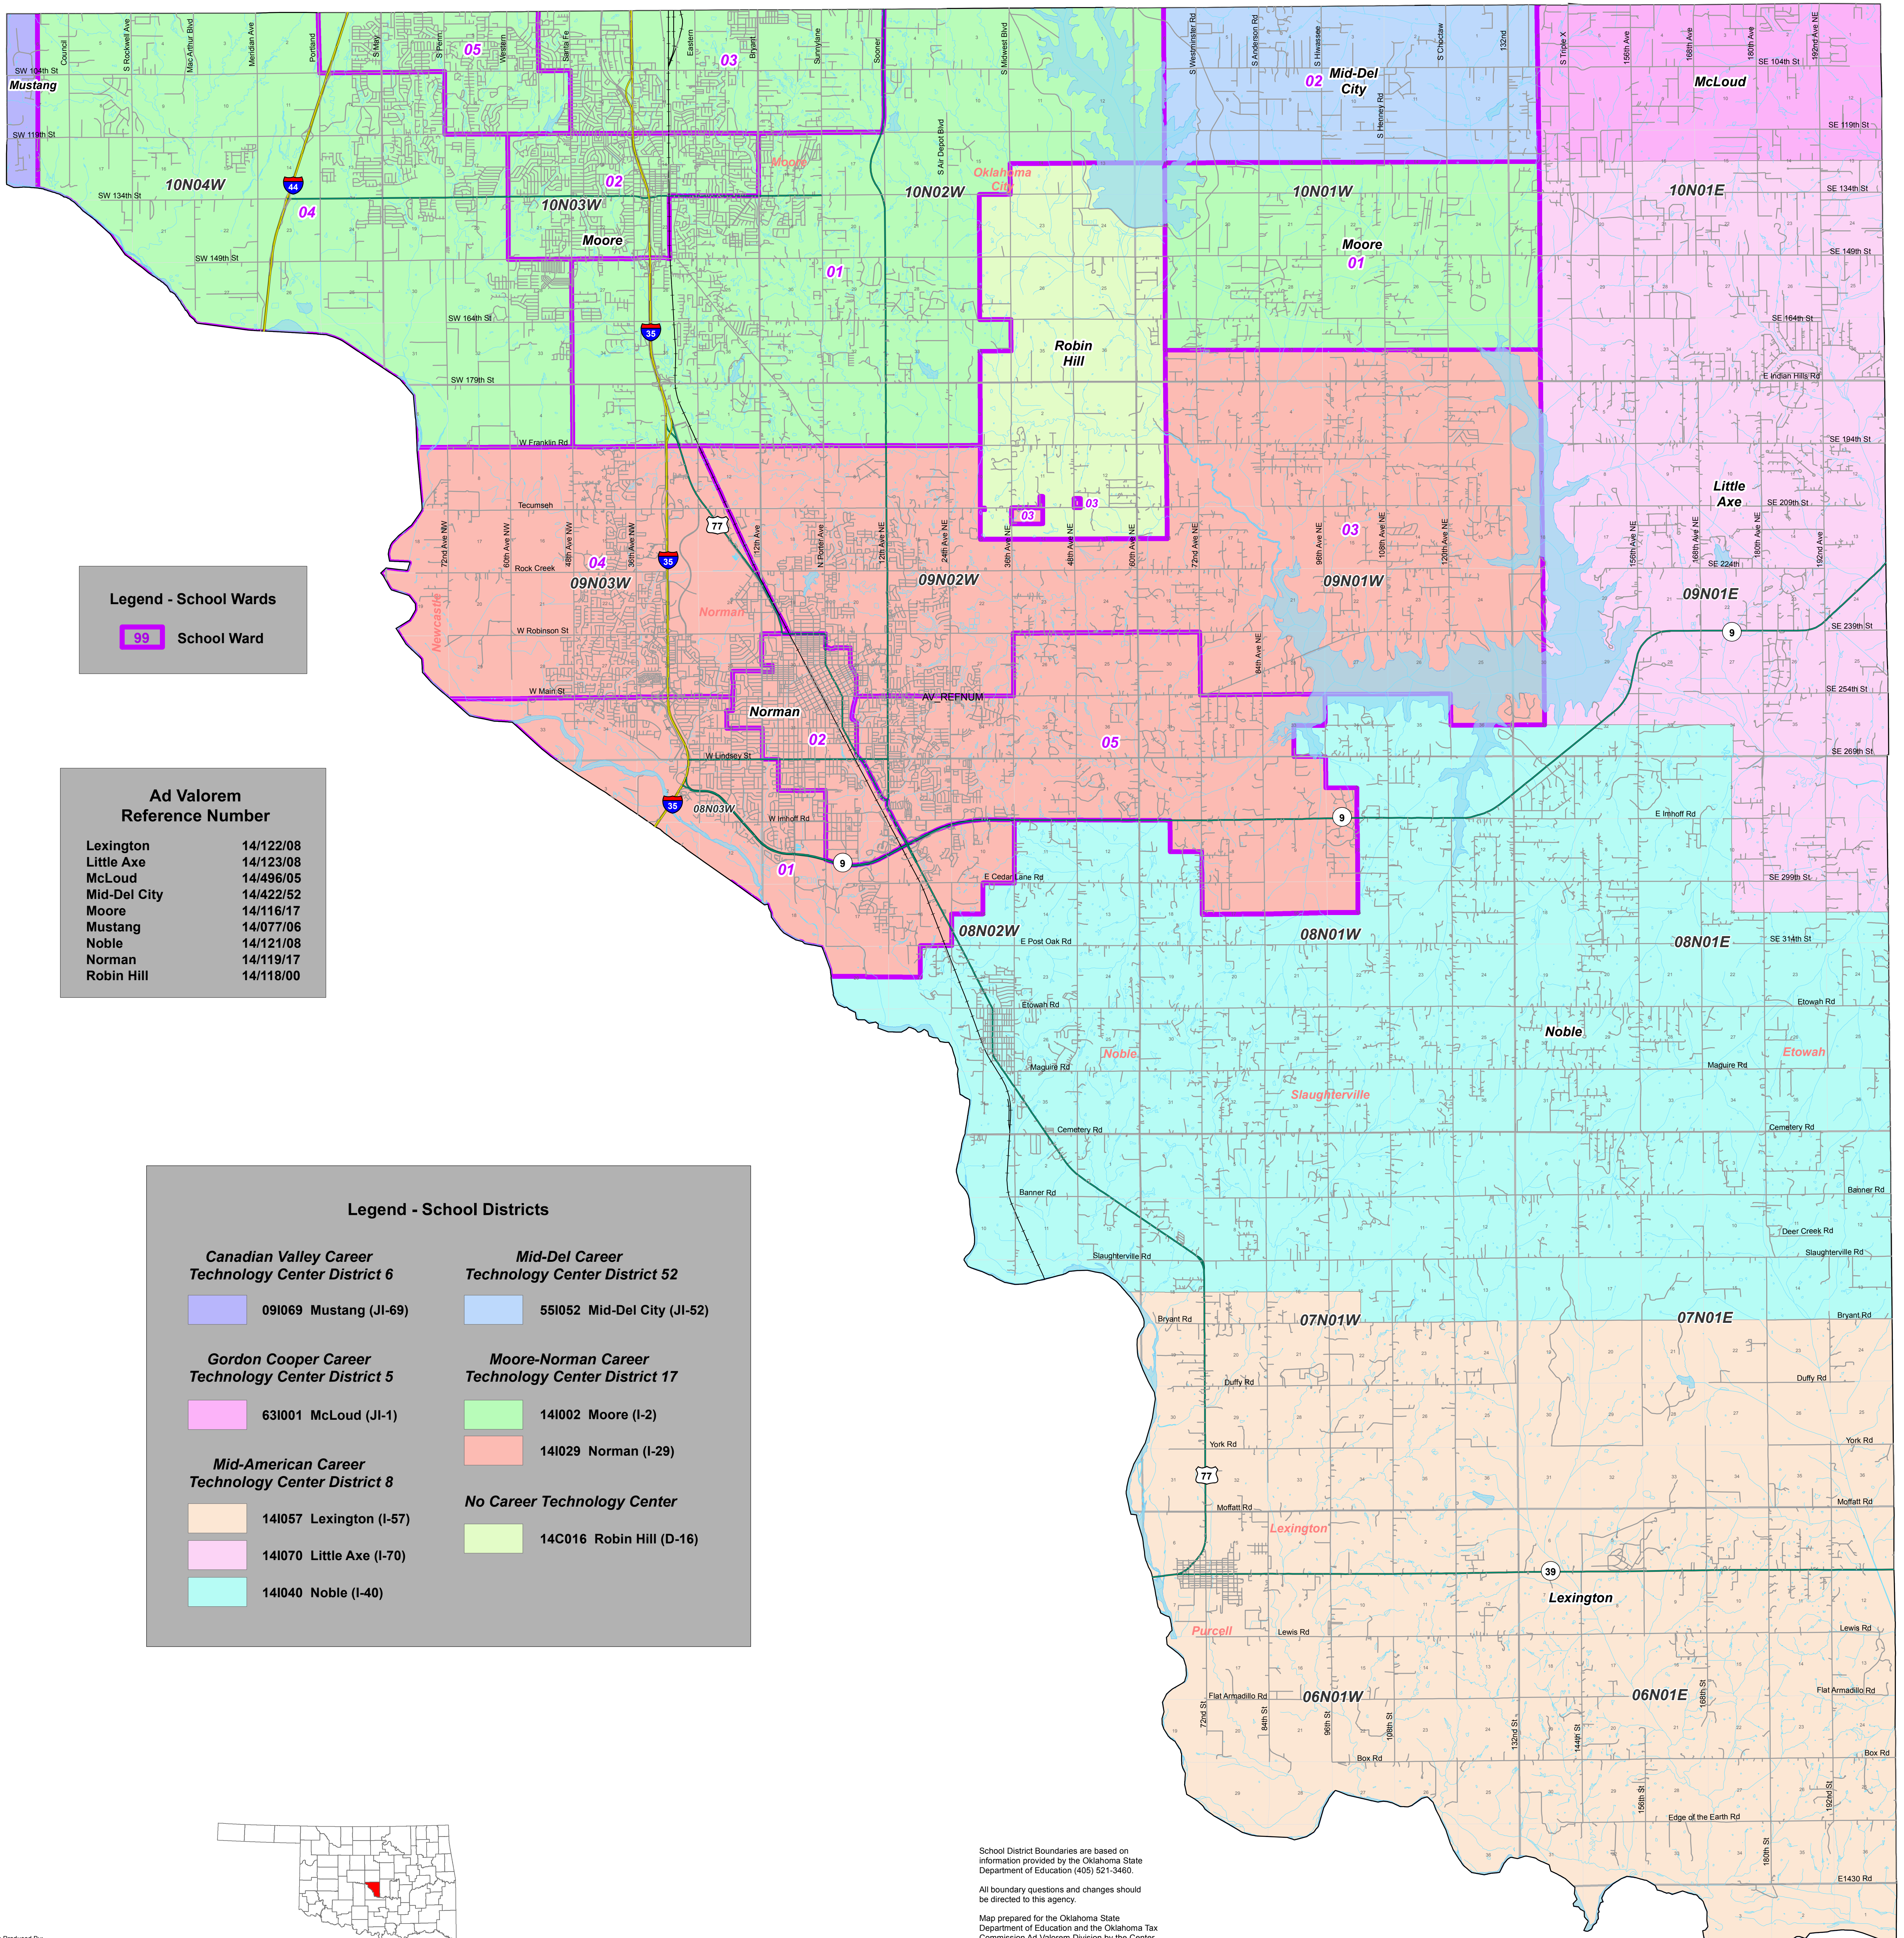

Cleveland County

Legend - School Wards

99 School Ward

Ad Valorem Reference Number

Lexington	14/122/08
Little Axe	14/123/08
McLoud	14/496/05
Mid-Del City	14/422/52
Moore	14/116/17
Mustang	14/077/06
Noble	14/121/08
Norman	14/119/17
Robin Hill	14/118/00

Legend - School Districts

Canadian Valley Career Technology Center District 6 091069 Mustang (JI-69)	Mid-Del Career Technology Center District 52 551052 Mid-Del City (JI-52)
Gordon Cooper Career Technology Center District 5 631001 McLoud (JI-1)	Moore-Norman Career Technology Center District 17 141002 Moore (I-2) 141029 Norman (I-29)
Mid-American Career Technology Center District 8 141057 Lexington (I-57) 141070 Little Axe (I-70)	No Career Technology Center 14C016 Robin Hill (D-16)
141040 Noble (I-40)